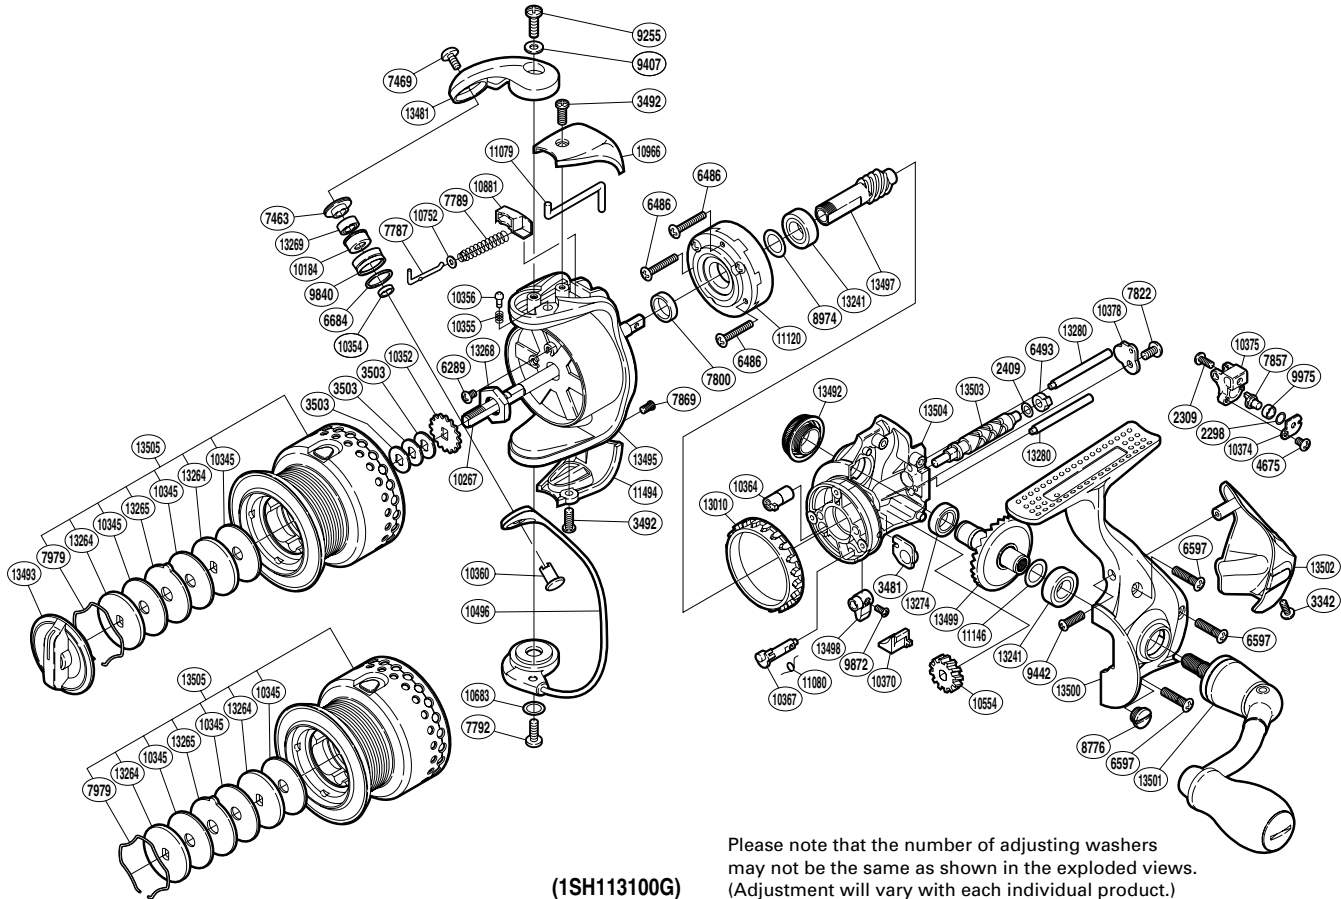

SHIMANO

RARENILUM C14 S A-RB

RARC14-3000SFA

(1SH113100G)

Part No.	Description	Part No.	Description	Part No.	Description
RD 2298	Spacer	RD 9407	Washer	RD11146	Washer
RD 2309	Screw	RD 9442	Screw	RD11494	Bail Hold Support Guard
RD 2409	Spacer	RD 9840	Line Roller	RD13010	Friction Ring
RD 3342	Screw	RD 9872	Screw	RD13241	Ball Bearing
RD 3481	Bushing	RD 9975	Oscillating Slider Bushing	RD13264	Key Washer
RD 3492	Screw	RD10184	Line Roller Bushing	RD13265	Eared Washer
RD 3503	Spool Washer	RD10345	Drag Washer	RD13267	Main Shaft
RD 4675	Screw	RD10352	Spool Support	RD13268	Rotor Nut
RD 6289	Screw	RD10354	Bearing Spacer	RD13269	Ball Bearing
RD 6486	Screw	RD10355	Click Spring	RD13274	Ball Bearing
RD 6493	Worm Bushing (rear)	RD10356	Click Pin	RD13280	Oscillating Guide
RD 6597	Screw	RD10360	Line Roller Support	RD13481	Bail Arm
RD 6684	Line Roller Spacer	RD10364	Worm Bushing (front)	RD13492	Handle Screw Cap
RD 7463	Line Roller Washer	RD10367	Anti-Reverse Cam	RD13493	Drag Knob
RD 7469	Screw	RD10370	Anti-Reverse Lever Cover	RD13495	Rotor
RD 7787	Bail Spring Guide A	RD10374	Oscillating Pawl Cover	RD13496	Bail Assembly
RD 7789	Bail Spring	RD10375	Oscillating Slider	RD13497	Pinion Gear
RD 7792	Screw	RD10378	Worm Shaft Retainer	RD13498	Anti-Reverse Lever
RD 7800	Rotor Ring	RD10554	Idle Gear	RD13499	Drive Gear
RD 7822	Screw	RD10683	Washer	RD13500	Side Cover
RD 7857	Oscillating Pawl	RD10752	Spring Guide A Support	RD13501	Handle Assembly
RD 7869	Screw	RD10881	Bail Spring Seat	RD13502	Rear Protector
RD 7979	Drag Washers Retainer	RD10966	Bail Spring Cover	RD13503	Worm Shaft
RD 8776	Oil Cap	RD11079	Bail Trip Lever	RD13504	Body
RD 8974	Washer	RD11080	Anti-Reverse Cam Spring	RD13505	Spool Assembly
RD 9255	Screw	RD11120	Roller Clutch Assembly		