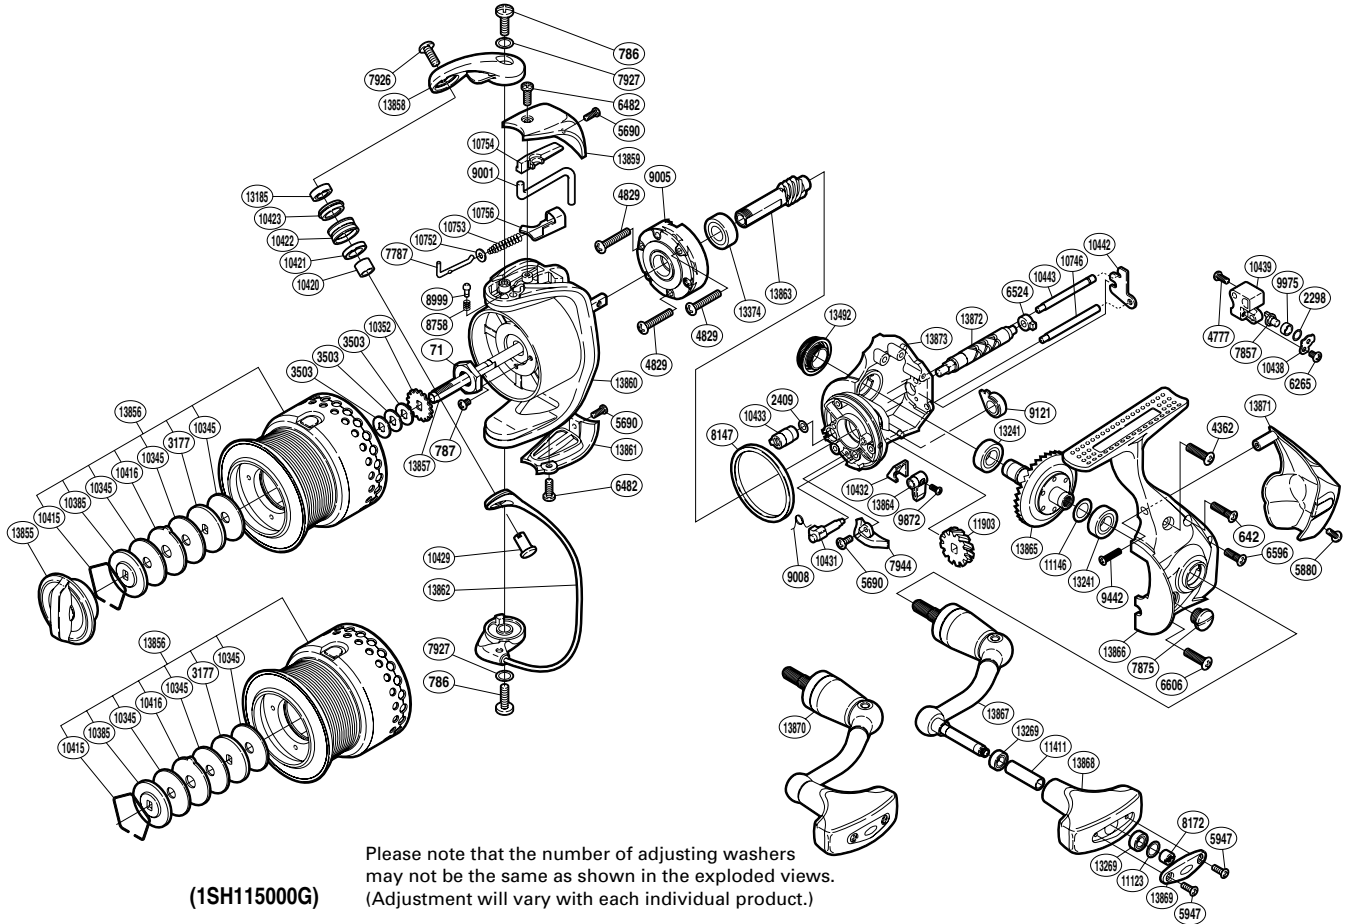

SHIMANO

RARENILUM C14 S A-RB

RARC14-5000FA

Part No.	Description	Part No.	Description	Part No.	Description
RD 0071	Rotor Nut	RD 9001	Bail Trip Lever	RD11123	Washer
RD 0642	Screw	RD 9005	Roller Clutch Assembly	RD11146	Washer
RD 0786	Screw	RD 9008	Anti-Reverse Cam Spring	RD11411	Handle Knob Shaft Collar
RD 0787	Screw	RD 9121	Bushing	RD11903	Idle Gear
RD 2298	Spacer	RD 9442	Screw	RD13185	Ball Bearing
RD 2409	Spacer	RD 9872	Screw	RD13241	Ball Bearing
RD 3177	Key Washer	RD 9975	Oscillating Slider Bushing	RD13269	Ball Bearing
RD 3503	Spool Washer	RD10345	Drag Washer	RD13374	Ball Bearing
RD 4362	Screw	RD10352	Spool Support	RD13492	Handle Screw Cap
RD 4777	Screw	RD10385	Key Washer	RD13855	Drag Knob
RD 4829	Screw	RD10415	Drag Washers Retainer	RD13856	Spool Assembly
RD 5690	Screw	RD10416	Eared Washer	RD13857	Main Shaft
RD 5880	Screw	RD10420	Bearing Spacer	RD13858	Bail Arm
RD 5947	Screw	RD10421	Line Roller Collar	RD13859	Bail Spring Cover
RD 6265	Screw	RD10422	Line Roller	RD13860	Rotor
RD 6482	Screw	RD10423	Line Roller Bushing	RD13861	Bail Hold Support Guard
RD 6524	Worm Bushing (rear)	RD10429	Line Roller Support	RD13862	Bail Assembly
RD 6596	Screw	RD10431	Anti-Reverse Cam	RD13863	Pinion Gear
RD 6606	Screw	RD10432	Anti-Reverse Lever Cover	RD13864	Anti-Reverse Lever
RD 7787	Bail Spring Guide A	RD10433	Worm Bushing (front)	RD13865	Drive Gear
RD 7857	Oscillating Pawl	RD10438	Oscillating Pawl Cover	RD13866	Side Cover
RD 7875	Oil Cap	RD10439	Oscillating Slider	RD13867	Handle Shank Assembly
RD 7926	Screw	RD10442	Worm Shaft Retainer	RD13868	Handle Knob
RD 7927	Washer	RD10443	Oscillating Guide	RD13869	Handle Knob I.D. Plate
RD 7944	Bail Trip Strike	RD10746	Oscillating Guide B	RD13870	Handle Assembly
RD 8147	Friction Ring	RD10752	Spring Guide A Support	RD13871	Rear Protector
RD 8172	Handle Knob Nut	RD10753	Bail Spring	RD13872	Worm Shaft
RD 8758	Click Spring	RD10754	Bail Trip Cover	RD13873	Body
RD 8999	Click Pin	RD10756	Bail Spring Seat		