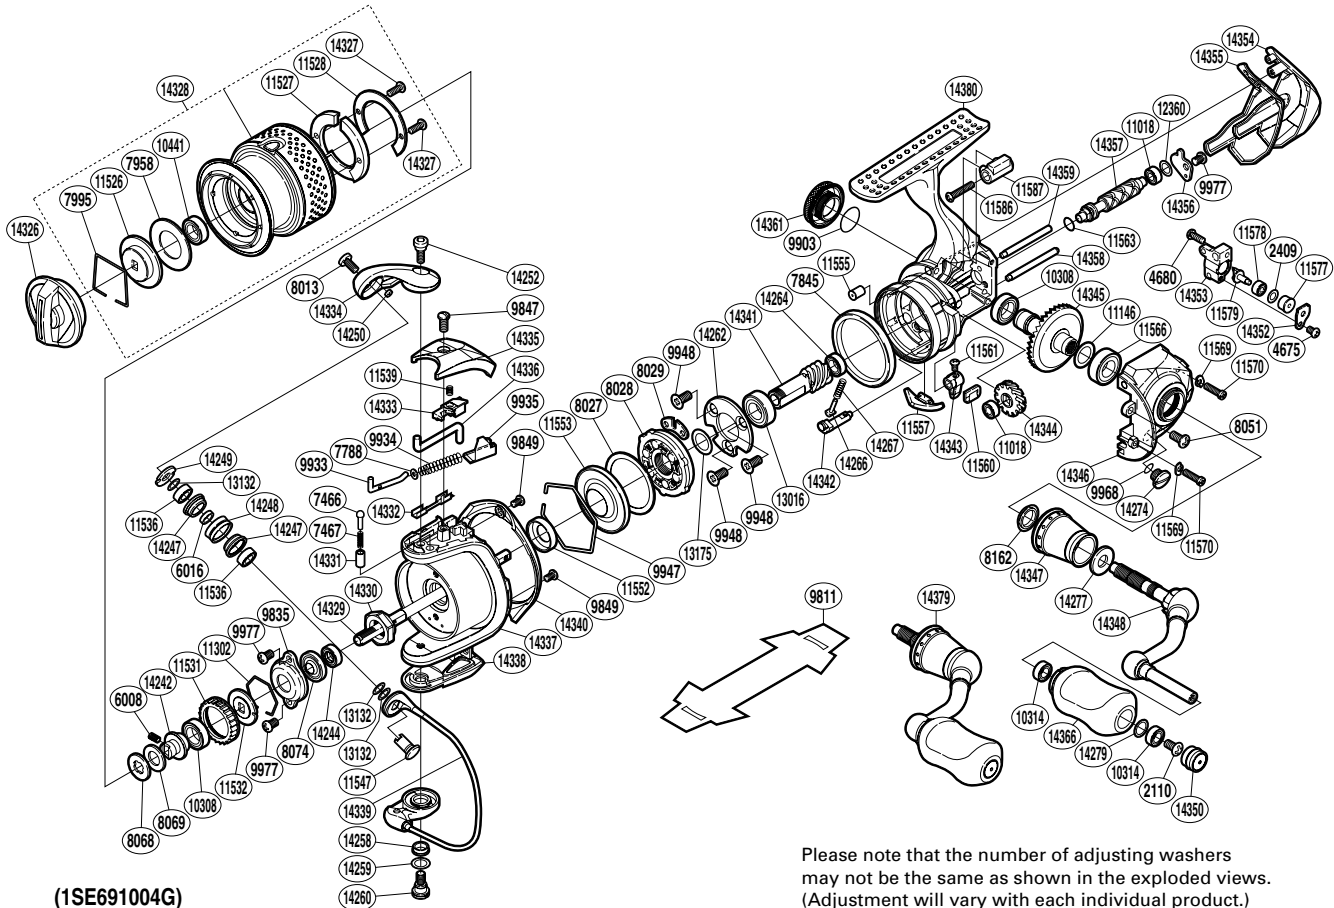

## STL-1000FE

(1SE691004G)

Please note that the number of adjusting washers may not be the same as shown in the exploded views. (Adjustment will vary with each individual product.)

Part No.	Description	Part No.	Description	Part No.	Description
RD 2110	Screw	RD11528	Spool Pin Cover Plate	RD14277	Large Handle Shank Washer
RD 2409	Spacer	RD11531	Drag Click Ratchet	RD14279	Washer
RD 4675	Screw	RD11532	Spool Support	RD14326	Drag Knob
RD 4680	Screw	RD11536	Ball Bearing	RD14327	Screw
RD 6008	Set Screw	RD11539	Bail Trip Lever Spring	RD14328	Spool Assembly
RD 6016	Bearing Spacer	RD11547	Line Roller Support	RD14329	Main Shaft
RD 7466	Click Pin	RD11552	Rotor Ring	RD14330	Rotor Nut
RD 7467	Click Spring	RD11553	Roller Clutch Water Proof	RD14331	Click Spring Collar
RD 7788	Spring Guide A Support	RD11555	Body Flange Seal	RD14332	Bail Trip Sheet
RD 7845	Friction Ring	RD11557	Bail Trip Strike	RD14333	Bail Trip Cover
RD 7958	Drag Washer	RD11560	Anti-Reverse Lever Cover	RD14334	Bail Arm
RD 7995	Drag Washers Retainer	RD11561	Screw	RD14335	Bail Spring Cover
RD 8013	Screw	RD11563	Worm Shaft Ring	RD14336	Bail Trip Lever
RD 8027	Roller Clutch Outer Spacer	RD11566	Ball Bearing	RD14337	Rotor
RD 8028	Roller Clutch Assembly	RD11569	Screw Washer	RD14338	Bail Hold Support Guard
RD 8029	Clutch Insole	RD11570	Screw	RD14339	Bail Assembly
RD 8051	Screw	RD11577	Oscillating Slider Bushing	RD14340	Rotor Guard
RD 8068	Spool Washer	RD11578	Ball Bearing	RD14341	Pinion Gear
RD 8069	Main Shaft Set Pin Retainer	RD11579	Oscillating Pawl	RD14342	Anti-Reverse Cam
RD 8074	Bearing Water Proof	RD11586	Screw	RD14343	Anti-Reverse Lever
RD 8162	Handle Shaft Seal	RD11587	Rear Protector Collar	RD14344	Idle Gear
RD 9835	Rotor Nut Lock Plate	RD12360	Washer	RD14345	Drive Gear
RD 9847	Screw	RD13016	Ball Bearing	RD14346	Side Cover
RD 9849	Screw	RD13132	Washer	RD14347	Handle Shaft Cover
RD 9903	O Ring	RD13175	Washer	RD14348	Handle Shank Assembly
RD 9933	Bail Spring Guide A	RD14242	Bearing Bushing	RD14350	Handle Knob Seal
RD 9934	Bail Spring	RD14244	Main Shaft Spacer	RD14352	Oscillating Pawl Cover
RD 9935	Bail Spring Seat	RD14247	Line Roller Bushing	RD14353	Oscillating Slider
RD 9947	Roller Clutch Water Proof Retainer	RD14248	Line Roller	RD14354	Rear Protector
RD 9948	Screw	RD14249	Line Roller Plate	RD14355	Rear Shield
RD 9968	O Ring	RD14250	Line Roller Oil Cap	RD14356	Worm Shaft Retainer
RD 9977	Screw	RD14252	Screw	RD14357	Worm Shaft
RD10308	Ball Bearing	RD14258	Bail Trip Cam Bushing	RD14358	Oscillating Guide B
RD10314	Ball Bearing	RD14259	Washer	RD14359	Oscillating Guide A
RD10441	Ball Bearing	RD14260	Screw	RD14361	Handle Screw Cap
RD11018	Ball Bearing	RD14262	Bearing Retainer	RD14366	Handle Knob
RD11146	Washer	RD14264	Ball Bearing	RD14379	Handle Assembly
RD11302	Ratchet Spring	RD14266	Spring Guide	RD14380	Body
RD11526	Key Washer	RD14267	Anti-Reverse Cam Spring		
RD11527	Spool Pin Cover	RD14274	Oil Cap	RD 9811	Reel Seat Spacer (accessory)