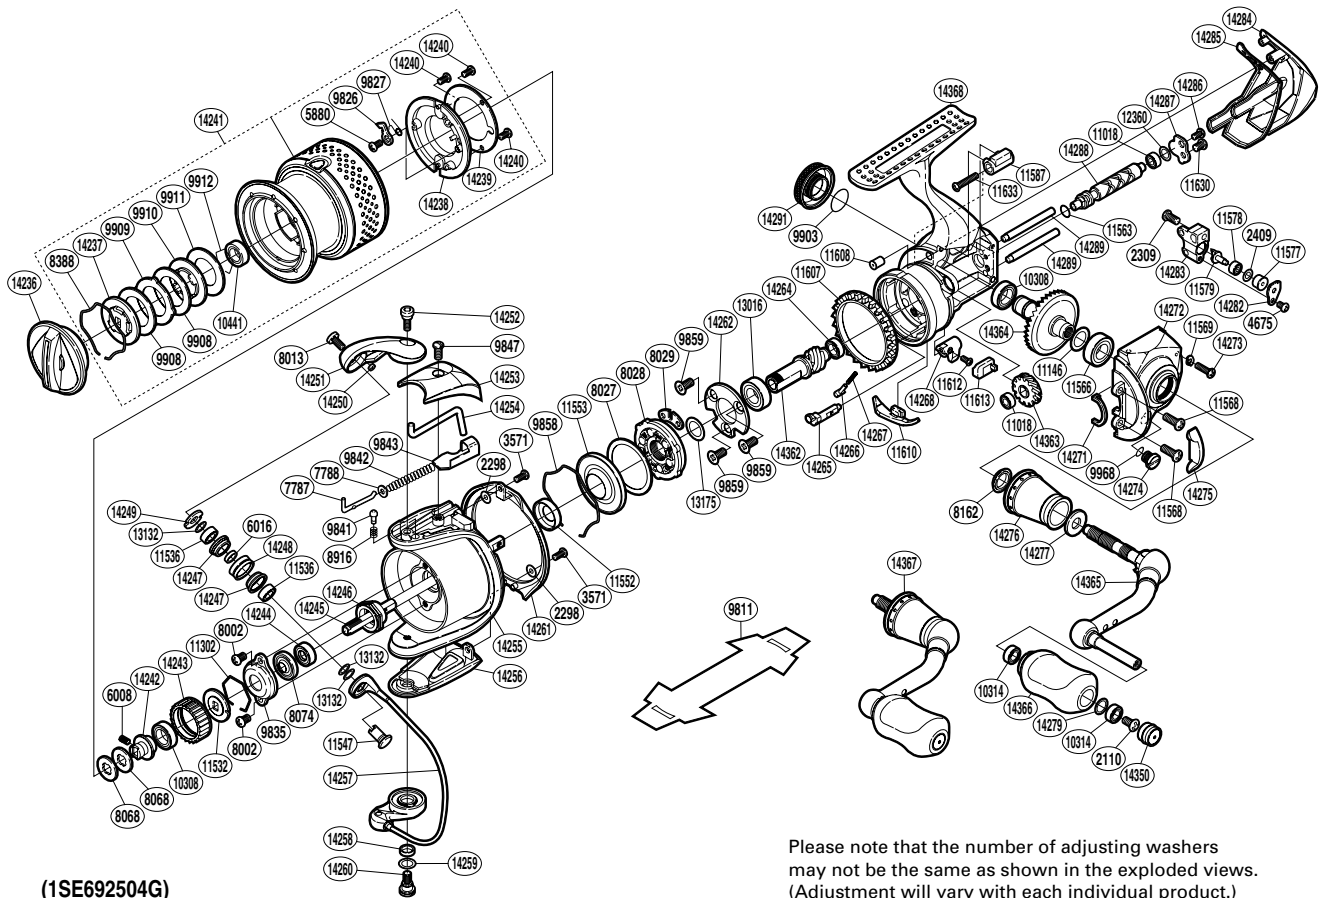

SHIMANO

STELLA SA-RB

STL-2500FE

(1SE692504G)

Please note that the number of adjusting washers may not be the same as shown in the exploded views. (Adjustment will vary with each individual product.)

Part No.	Description	Part No.	Description	Part No.	Description
RD 2110	Screw	RD11302	Ratchet Spring	RD14253	Bail Spring Cover
RD 2298	Spacer	RD11532	Spool Support	RD14254	Bail Trip Lever
RD 2309	Screw	RD11536	Ball Bearing	RD14255	Rotor
RD 2409	Spacer	RD11547	Line Roller Support	RD14256	Bail Hold Support Guard
RD 3571	Screw	RD11552	Rotor Ring	RD14257	Bail Assembly
RD 4675	Screw	RD11553	Roller Clutch Water Proof	RD14258	Bail Trip Cam Bushing
RD 5880	Screw	RD11563	Worm Shaft Ring	RD14259	Washer
RD 6008	Set Screw	RD11566	Ball Bearing	RD14260	Screw
RD 6016	Bearing Spacer	RD11568	Screw	RD14261	Rotor Guard
RD 7787	Bail Spring Guide A	RD11569	Screw Washer	RD14262	Bearing Retainer
RD 7788	Spring Guide A Support	RD11577	Oscillating Slider Bushing	RD14264	Ball Bearing
RD 8002	Screw	RD11578	Ball Bearing	RD14265	Anti-Reverse Cam
RD 8013	Screw	RD11579	Oscillating Pawl	RD14266	Spring Guide
RD 8027	Roller Clutch Outer Spacer	RD11587	Rear Protector Collar	RD14267	Anti-Reverse Cam Spring
RD 8028	Roller Clutch Assembly	RD11607	Friction Ring	RD14268	Anti-Reverse Lever
RD 8029	Clutch Insole	RD11608	Body Flange Seal	RD14271	Flange Water Proof
RD 8068	Spool Washer	RD11610	Bail Trip Strike	RD14272	Side Cover
RD 8074	Bearing Water Proof	RD11612	Screw	RD14273	Screw
RD 8162	Handle Shaft Seal	RD11613	Anti-Reverse Lever Cover	RD14274	Oil Cap
RD 8388	Drag Washers Retainer	RD11630	Screw	RD14275	Friction Ring Spacer
RD 8916	Click Spring	RD11633	Screw	RD14276	Handle Shaft Cover
RD 9826	Drag Click	RD12360	Washer	RD14277	Large Handle Shank Washer
RD 9827	Drag Click Spring	RD13016	Ball Bearing	RD14279	Washer
RD 9835	Rotor Nut Lock Plate	RD13132	Washer	RD14282	Oscillating Pawl Cover
RD 9841	Click Pin	RD13175	Washer	RD14283	Oscillating Slider
RD 9842	Bail Spring	RD14236	Drag Knob	RD14284	Rear Protector
RD 9843	Bail Spring Seat	RD14237	Key Washer	RD14285	Rear Shield
RD 9847	Screw	RD14238	Spool Pin Cover	RD14286	Screw
RD 9858	Roller Clutch Water Proof Retainer	RD14239	Spool Pin Cover Plate	RD14287	Worm Shaft Retainer
RD 9859	Screw	RD14240	Screw	RD14288	Worm Shaft
RD 9903	O Ring	RD14241	Spool Assembly	RD14289	Oscillating Guide
RD 9908	Drag Washer	RD14242	Bearing Bushing	RD14291	Handle Screw Cap
RD 9909	Eared Washer	RD14243	Drag Click Ratchet	RD14350	Handle Knob Seal
RD 9910	Key Washer	RD14244	Main Shaft Spacer	RD14362	Pinion Gear
RD 9911	Drag Washer	RD14245	Main Shaft	RD14363	Idle Gear
RD 9912	Bearing Retainer	RD14246	Rotor Nut	RD14364	Drive Gear
RD 9968	O Ring	RD14247	Line Roller Bushing	RD14365	Handle Shank Assembly
RD10308	Ball Bearing	RD14248	Line Roller	RD14366	Handle Knob
RD10314	Ball Bearing	RD14249	Line Roller Plate	RD14367	Handle Assembly
RD10441	Ball Bearing	RD14250	Line Roller Oil Cap	RD14368	Body
RD11018	Ball Bearing	RD14251	Bail Arm		
RD11146	Washer	RD14252	Screw	RD 9811	Reel Seat Spacer (accessory)