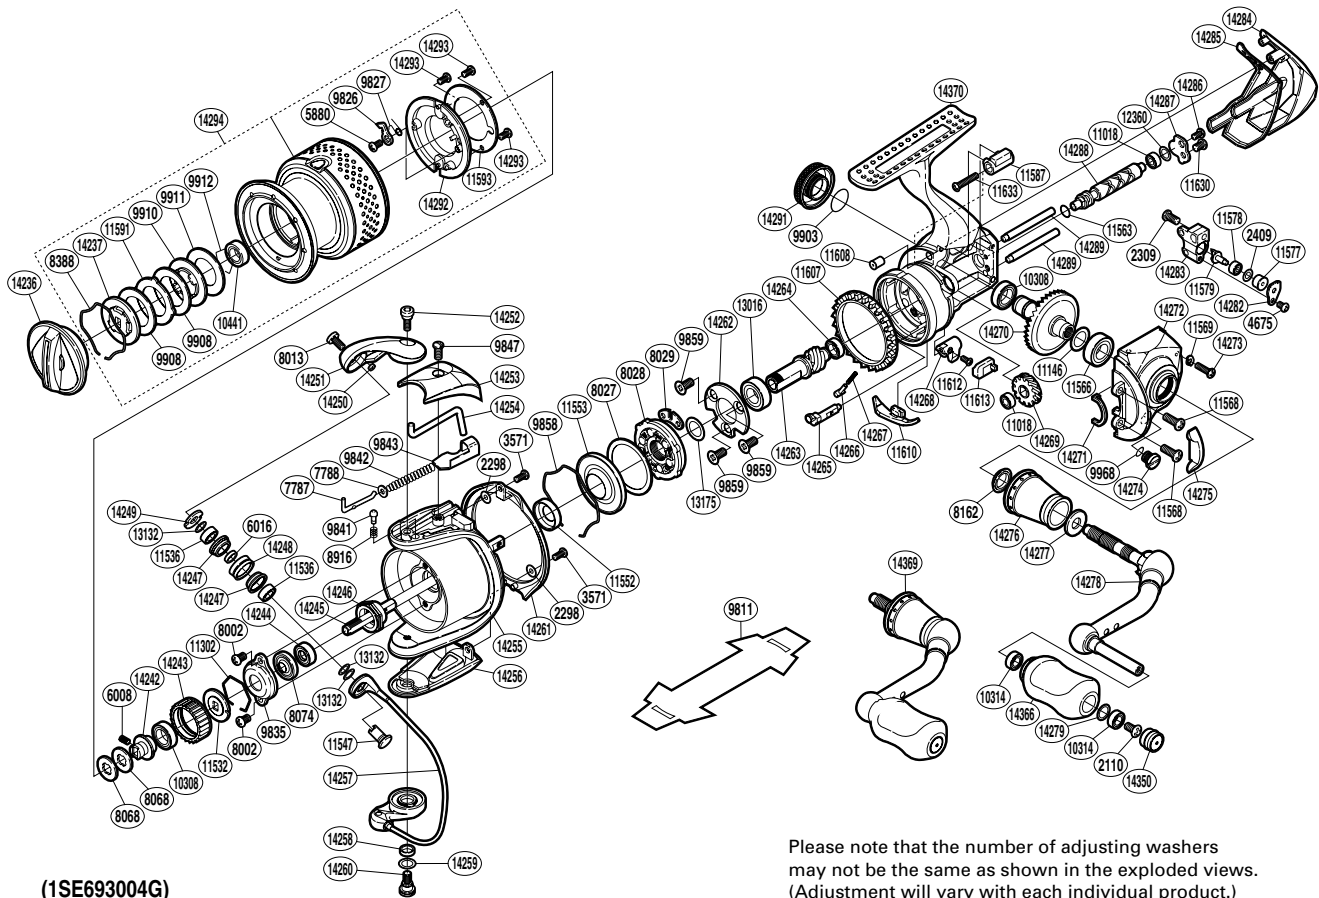

SHIMANO

STELLA SA-RB

STL-3000FE

(1SE693004G)

Part No.	Description	Part No.	Description	Part No.	Description
RD 2110	Screw	RD11532	Spool Support	RD14256	Bail Hold Support Guard
RD 2298	Spacer	RD11536	Ball Bearing	RD14257	Bail Assembly
RD 2309	Screw	RD11547	Line Roller Support	RD14258	Bail Trip Cam Bushing
RD 2409	Spacer	RD11552	Rotor Ring	RD14259	Washer
RD 3571	Screw	RD11553	Roller Clutch Water Proof	RD14260	Screw
RD 4675	Screw	RD11563	Worm Shaft Ring	RD14261	Rotor Guard
RD 5880	Screw	RD11566	Ball Bearing	RD14262	Bearing Retainer
RD 6008	Set Screw	RD11568	Screw	RD14263	Pinion Gear
RD 6016	Bearing Spacer	RD11569	Screw Washer	RD14264	Ball Bearing
RD 7787	Bail Spring Guide A	RD11577	Oscillating Slider Bushing	RD14265	Anti-Reverse Cam
RD 7788	Spring Guide A Support	RD11578	Ball Bearing	RD14266	Spring Guide
RD 8002	Screw	RD11579	Oscillating Pawl	RD14267	Anti-Reverse Cam Spring
RD 8013	Screw	RD11587	Rear Protector Collar	RD14268	Anti-Reverse Lever
RD 8027	Roller Clutch Outer Spacer	RD11591	Eared Washer	RD14269	Idle Gear
RD 8028	Roller Clutch Assembly	RD11593	Spool Pin Cover Plate	RD14270	Drive Gear
RD 8029	Clutch Insole	RD11607	Friction Ring	RD14271	Flange Water Proof
RD 8068	Spool Washer	RD11608	Body Flange Seal	RD14272	Side Cover
RD 8074	Bearing Water Proof	RD11610	Bail Trip Strike	RD14273	Screw
RD 8162	Handle Shaft Seal	RD11612	Screw	RD14274	Oil Cap
RD 8388	Drag Washers Retainer	RD11613	Anti-Reverse Lever Cover	RD14275	Friction Ring Spacer
RD 8916	Click Spring	RD11630	Screw	RD14276	Handle Shaft Cover
RD 9826	Drag Click	RD11633	Screw	RD14277	Large Handle Shank Washer
RD 9827	Drag Click Spring	RD12360	Washer	RD14278	Handle Shank Assembly
RD 9835	Rotor Nut Lock Plate	RD13016	Ball Bearing	RD14279	Washer
RD 9841	Click Pin	RD13132	Washer	RD14282	Oscillating Pawl Cover
RD 9842	Bail Spring	RD13175	Washer	RD14283	Oscillating Slider
RD 9843	Bail Spring Seat	RD14236	Drag Knob	RD14284	Rear Protector
RD 9847	Screw	RD14237	Key Washer	RD14285	Rear Shield
RD 9858	Roller Clutch Water Proof Retainer	RD14242	Bearing Bushing	RD14286	Screw
RD 9859	Screw	RD14243	Drag Click Ratchet	RD14287	Worm Shaft Retainer
RD 9903	O Ring	RD14244	Main Shaft Spacer	RD14288	Worm Shaft
RD 9908	Drag Washer	RD14245	Main Shaft	RD14289	Oscillating Guide
RD 9910	Key Washer	RD14246	Rotor Nut	RD14291	Handle Screw Cap
RD 9911	Drag Washer	RD14247	Line Roller Bushing	RD14292	Spool Pin Cover
RD 9912	Bearing Retainer	RD14248	Line Roller	RD14293	Screw
RD 9968	O Ring	RD14249	Line Roller Plate	RD14294	Spool Assembly
RD10308	Ball Bearing	RD14250	Line Roller Oil Cap	RD14350	Handle Knob Seal
RD10314	Ball Bearing	RD14251	Bail Arm	RD14366	Handle Knob
RD10441	Ball Bearing	RD14252	Screw	RD14369	Handle Assembly
RD11018	Ball Bearing	RD14253	Bail Spring Cover	RD14370	Body
RD11146	Washer	RD14254	Bail Trip Lever		
RD11302	Ratchet Spring	RD14255	Rotor	RD 9811	Reel Seat Spacer (accessory)