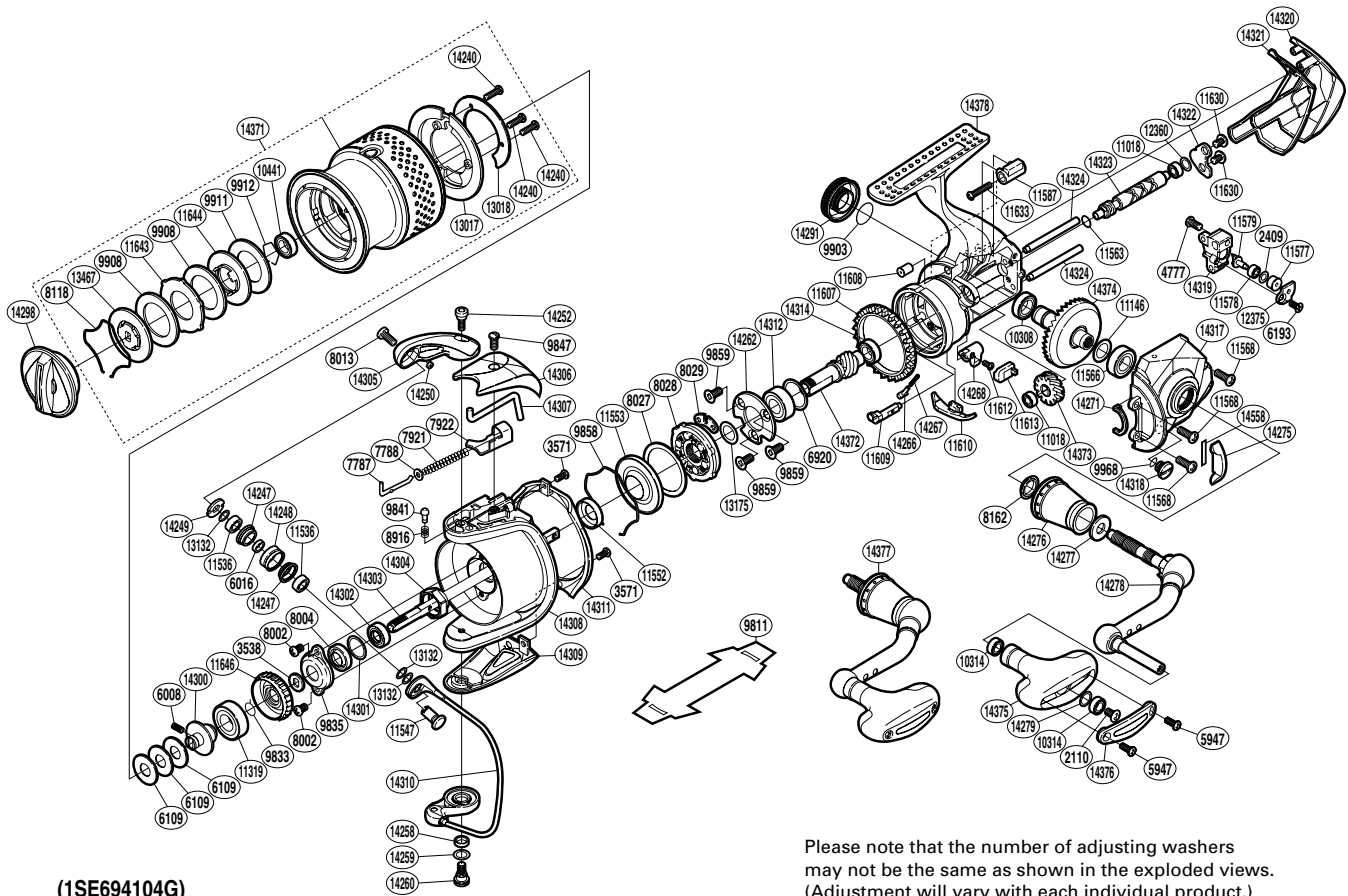

SHIMANO

STELLA SA-RB

STL-4000SFE

(1SE694104G)

Please note that the number of adjusting washers may not be the same as shown in the exploded views. (Adjustment will vary with each individual product.)

Part No.	Description	Part No.	Description	Part No.	Description
RD 2110	Screw	RD11547	Line Roller Support	RD14275	Friction Ring Spacer
RD 2409	Spacer	RD11552	Rotor Ring	RD14276	Handle Shaft Cover
RD 3538	Spool Support	RD11553	Roller Clutch Water Proof	RD14277	Large Handle Shank Washer
RD 3571	Screw	RD11563	Worm Shaft Ring	RD14278	Handle Shank Assembly
RD 4777	Screw	RD11566	Ball Bearing	RD14279	Washer
RD 5947	Screw	RD11568	Screw	RD14291	Handle Screw Cap
RD 6008	Set Screw	RD11577	Oscillating Slider Bushing	RD14298	Drag Knob
RD 6016	Bearing Spacer	RD11578	Ball Bearing	RD14300	Bearing Bushing
RD 6109	Spool Washer	RD11579	Oscillating Pawl	RD14301	Washer
RD 6193	Screw	RD11587	Rear Protector Collar	RD14302	Main Shaft Spacer
RD 6920	Spacer	RD11607	Friction Ring	RD14303	Main Shaft
RD 7787	Bail Spring Guide A	RD11608	Body Flange Seal	RD14304	Rotor Nut
RD 7788	Spring Guide A Support	RD11609	Anti-Reverse Cam	RD14305	Bail Arm
RD 7921	Bail Spring	RD11610	Bail Trip Strike	RD14306	Bail Spring Cover
RD 7922	Bail Spring Seat	RD11612	Screw	RD14307	Bail Trip Lever
RD 8002	Screw	RD11613	Anti-Reverse Lever Cover	RD14308	Rotor
RD 8004	Bearing Water Proof	RD11630	Screw	RD14309	Bail Hold Support Guard
RD 8013	Screw	RD11633	Screw	RD14310	Bail Assembly
RD 8027	Roller Clutch Outer Spacer	RD11643	Eared Washer	RD14311	Rotor Guard
RD 8028	Roller Clutch Assembly	RD11644	Key Washer	RD14312	Ball Bearing
RD 8029	Clutch Insole	RD11646	Drag Click Ratchet	RD14314	Ball Bearing
RD 8118	Drag Washers Retainer	RD12360	Washer	RD14317	Side Cover
RD 8162	Handle Shaft Seal	RD12375	Oscillating Pawl Cover	RD14318	Oil Cap
RD 8916	Click Spring	RD13017	Spool Pin Cover	RD14319	Oscillating Slider
RD 9833	Ratchet Spring	RD13018	Spool Pin Cover Plate	RD14320	Rear Protector
RD 9835	Rotor Nut Lock Plate	RD13132	Washer	RD14321	Rear Shield
RD 9841	Click Pin	RD13175	Washer	RD14322	Worm Shaft Retainer
RD 9847	Screw	RD13467	Key Washer	RD14323	Worm Shaft
RD 9858	Roller Clutch Water Proof Retainer	RD14240	Screw	RD14324	Oscillating Guide
RD 9859	Screw	RD14247	Line Roller Bushing	RD14371	Spool Assembly
RD 9903	O Ring	RD14248	Line Roller	RD14372	Pinion Gear
RD 9908	Drag Washer	RD14249	Line Roller Plate	RD14373	Idle Gear
RD 9911	Drag Washer	RD14250	Line Roller Oil Cap	RD14374	Drive Gear
RD 9912	Bearing Retainer	RD14252	Screw	RD14375	Handle Knob
RD 9968	O Ring	RD14258	Bail Trip Cam Bushing	RD14376	Handle Knob I.D. Plate
RD10308	Ball Bearing	RD14259	Washer	RD14377	Handle Assembly
RD10314	Ball Bearing	RD14260	Screw	RD14378	Body
RD10441	Ball Bearing	RD14262	Bearing Retainer	RD14558	Friction Ring Spacer Sheet (adjustment)
RD11018	Ball Bearing	RD14266	Spring Guide		
RD11146	Washer	RD14267	Anti-Reverse Cam Spring		
RD11319	Ball Bearing	RD14268	Anti-Reverse Lever		
RD11536	Ball Bearing	RD14271	Flange Water Proof		
				RD 9811	Reel Seat Spacer (accessory)